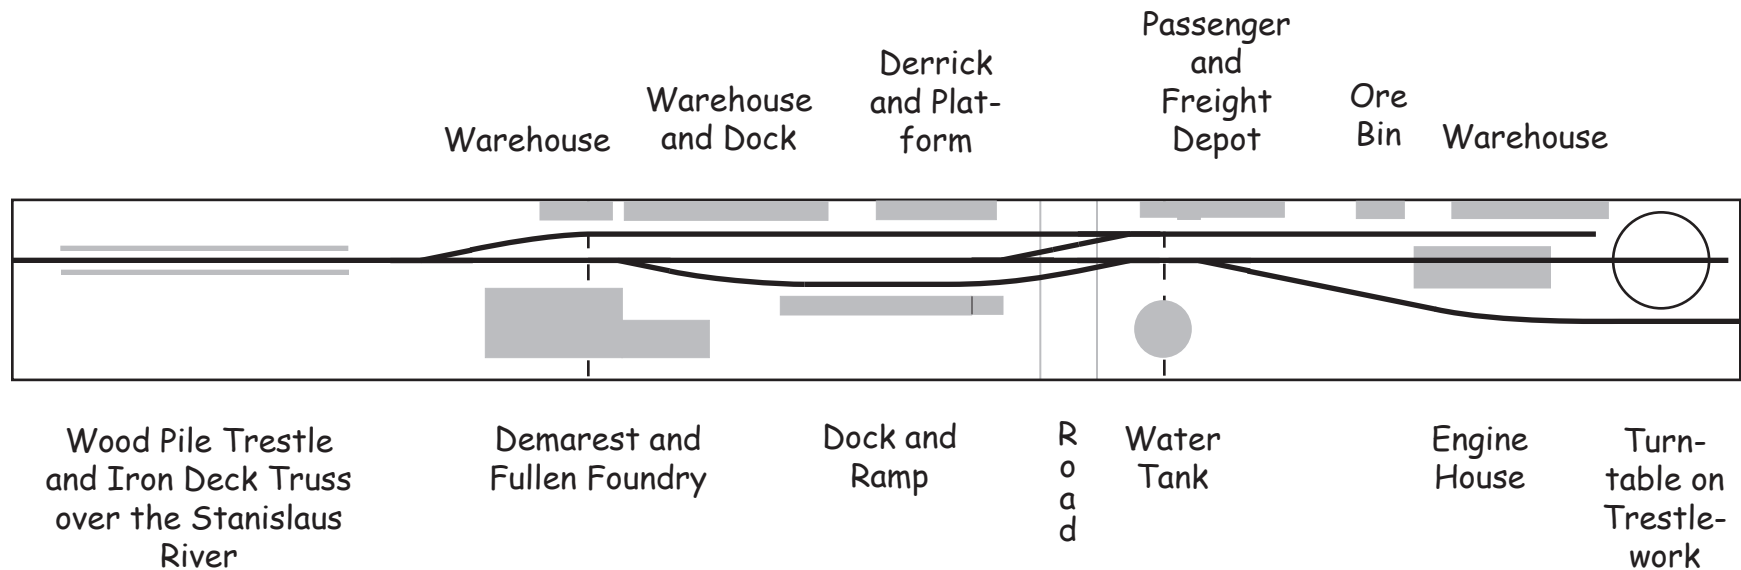

Sierra Railway's Angels Branch Portable Switching Railroad

Drawing Scale: 3/4 inch = 1 foot

HO scale standard gauge model railroad
Overall size is 15" x 144" in three sections, each 4 feet long
All turnouts are number 5